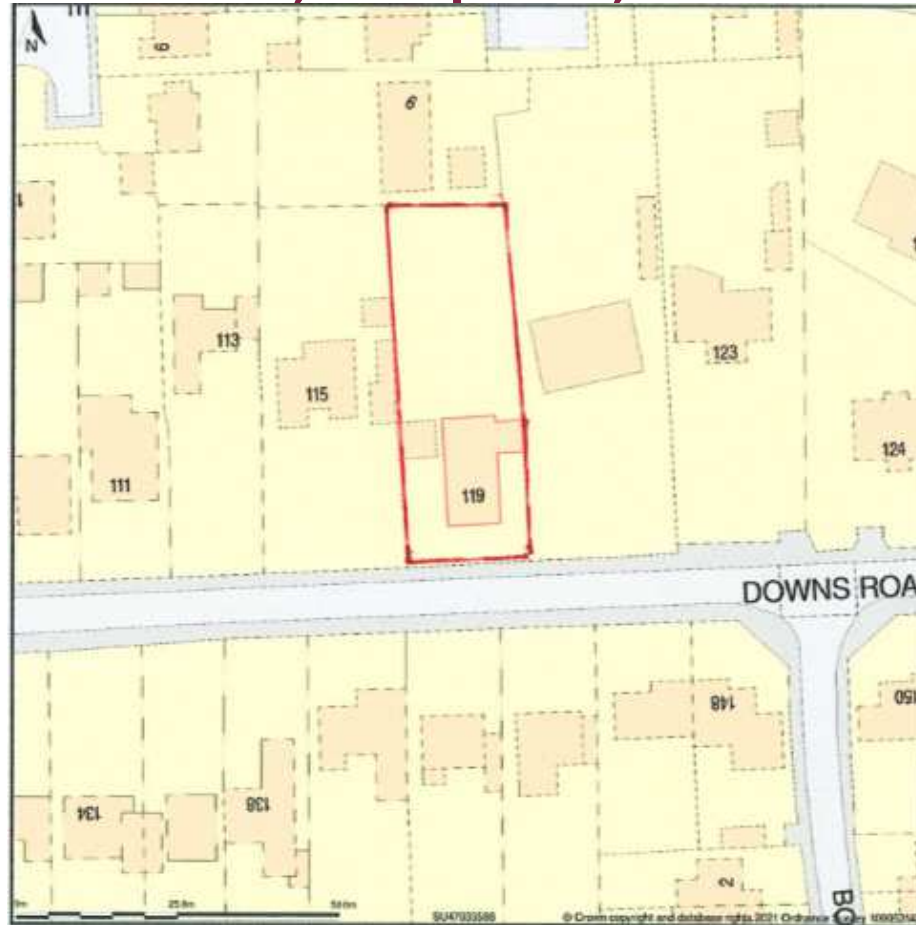

**21/01692/HOU**

**Mount Pleasant, 119 Downs Road, South Wonston  
Winchester, Hampshire, SO21 3EH**

# Site Location

# Existing & Proposed Elevations

Rear of application site looking  
South East

Rear of application site  
looking South

View towards the back of the application site (Rear garden) Looking North

View looking South, looking out of the driveway onto Downs Road