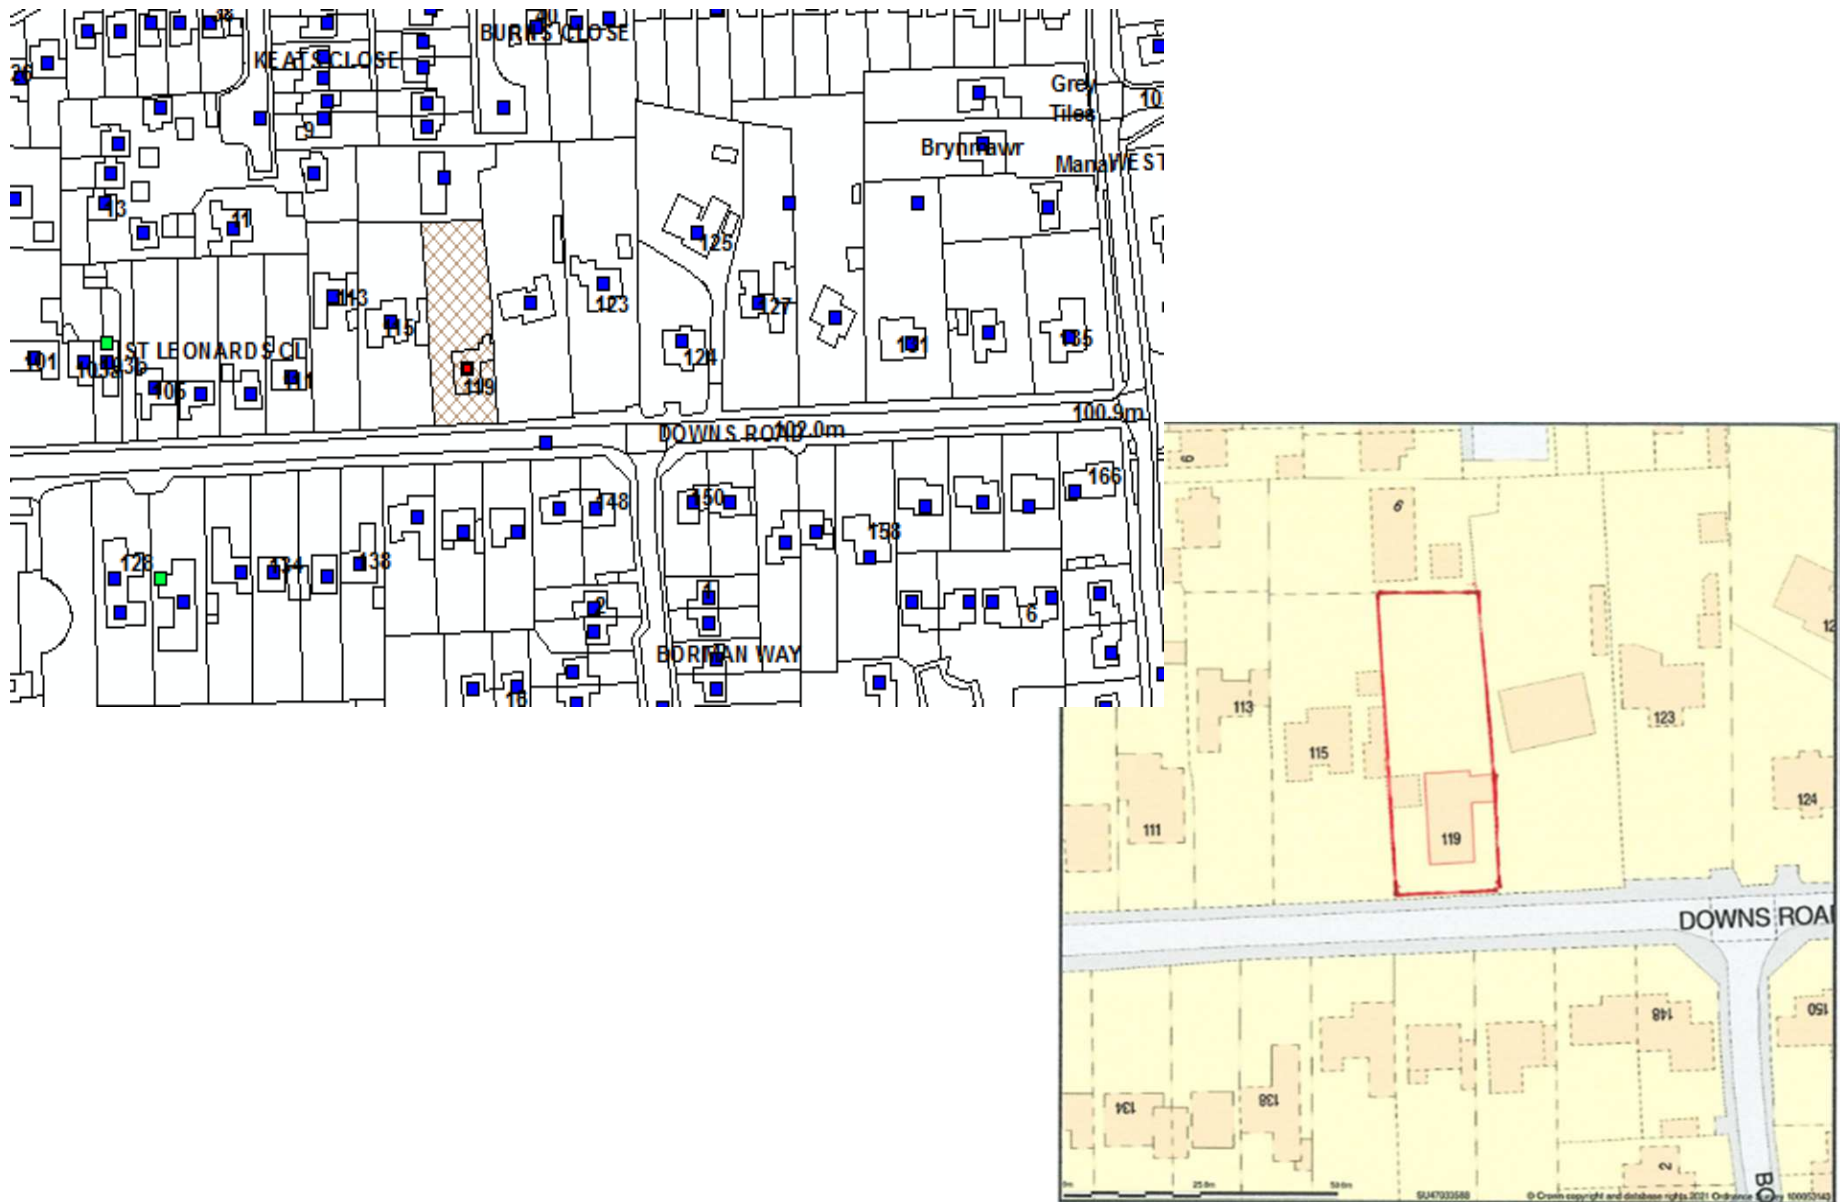

# Site Location

# Existing & Proposed Elevations

Rear of application site looking  
South East

Rear of application site  
looking South

View towards the back of the application site (Rear garden) Looking North

View looking South, looking out of the driveway onto Downs Road